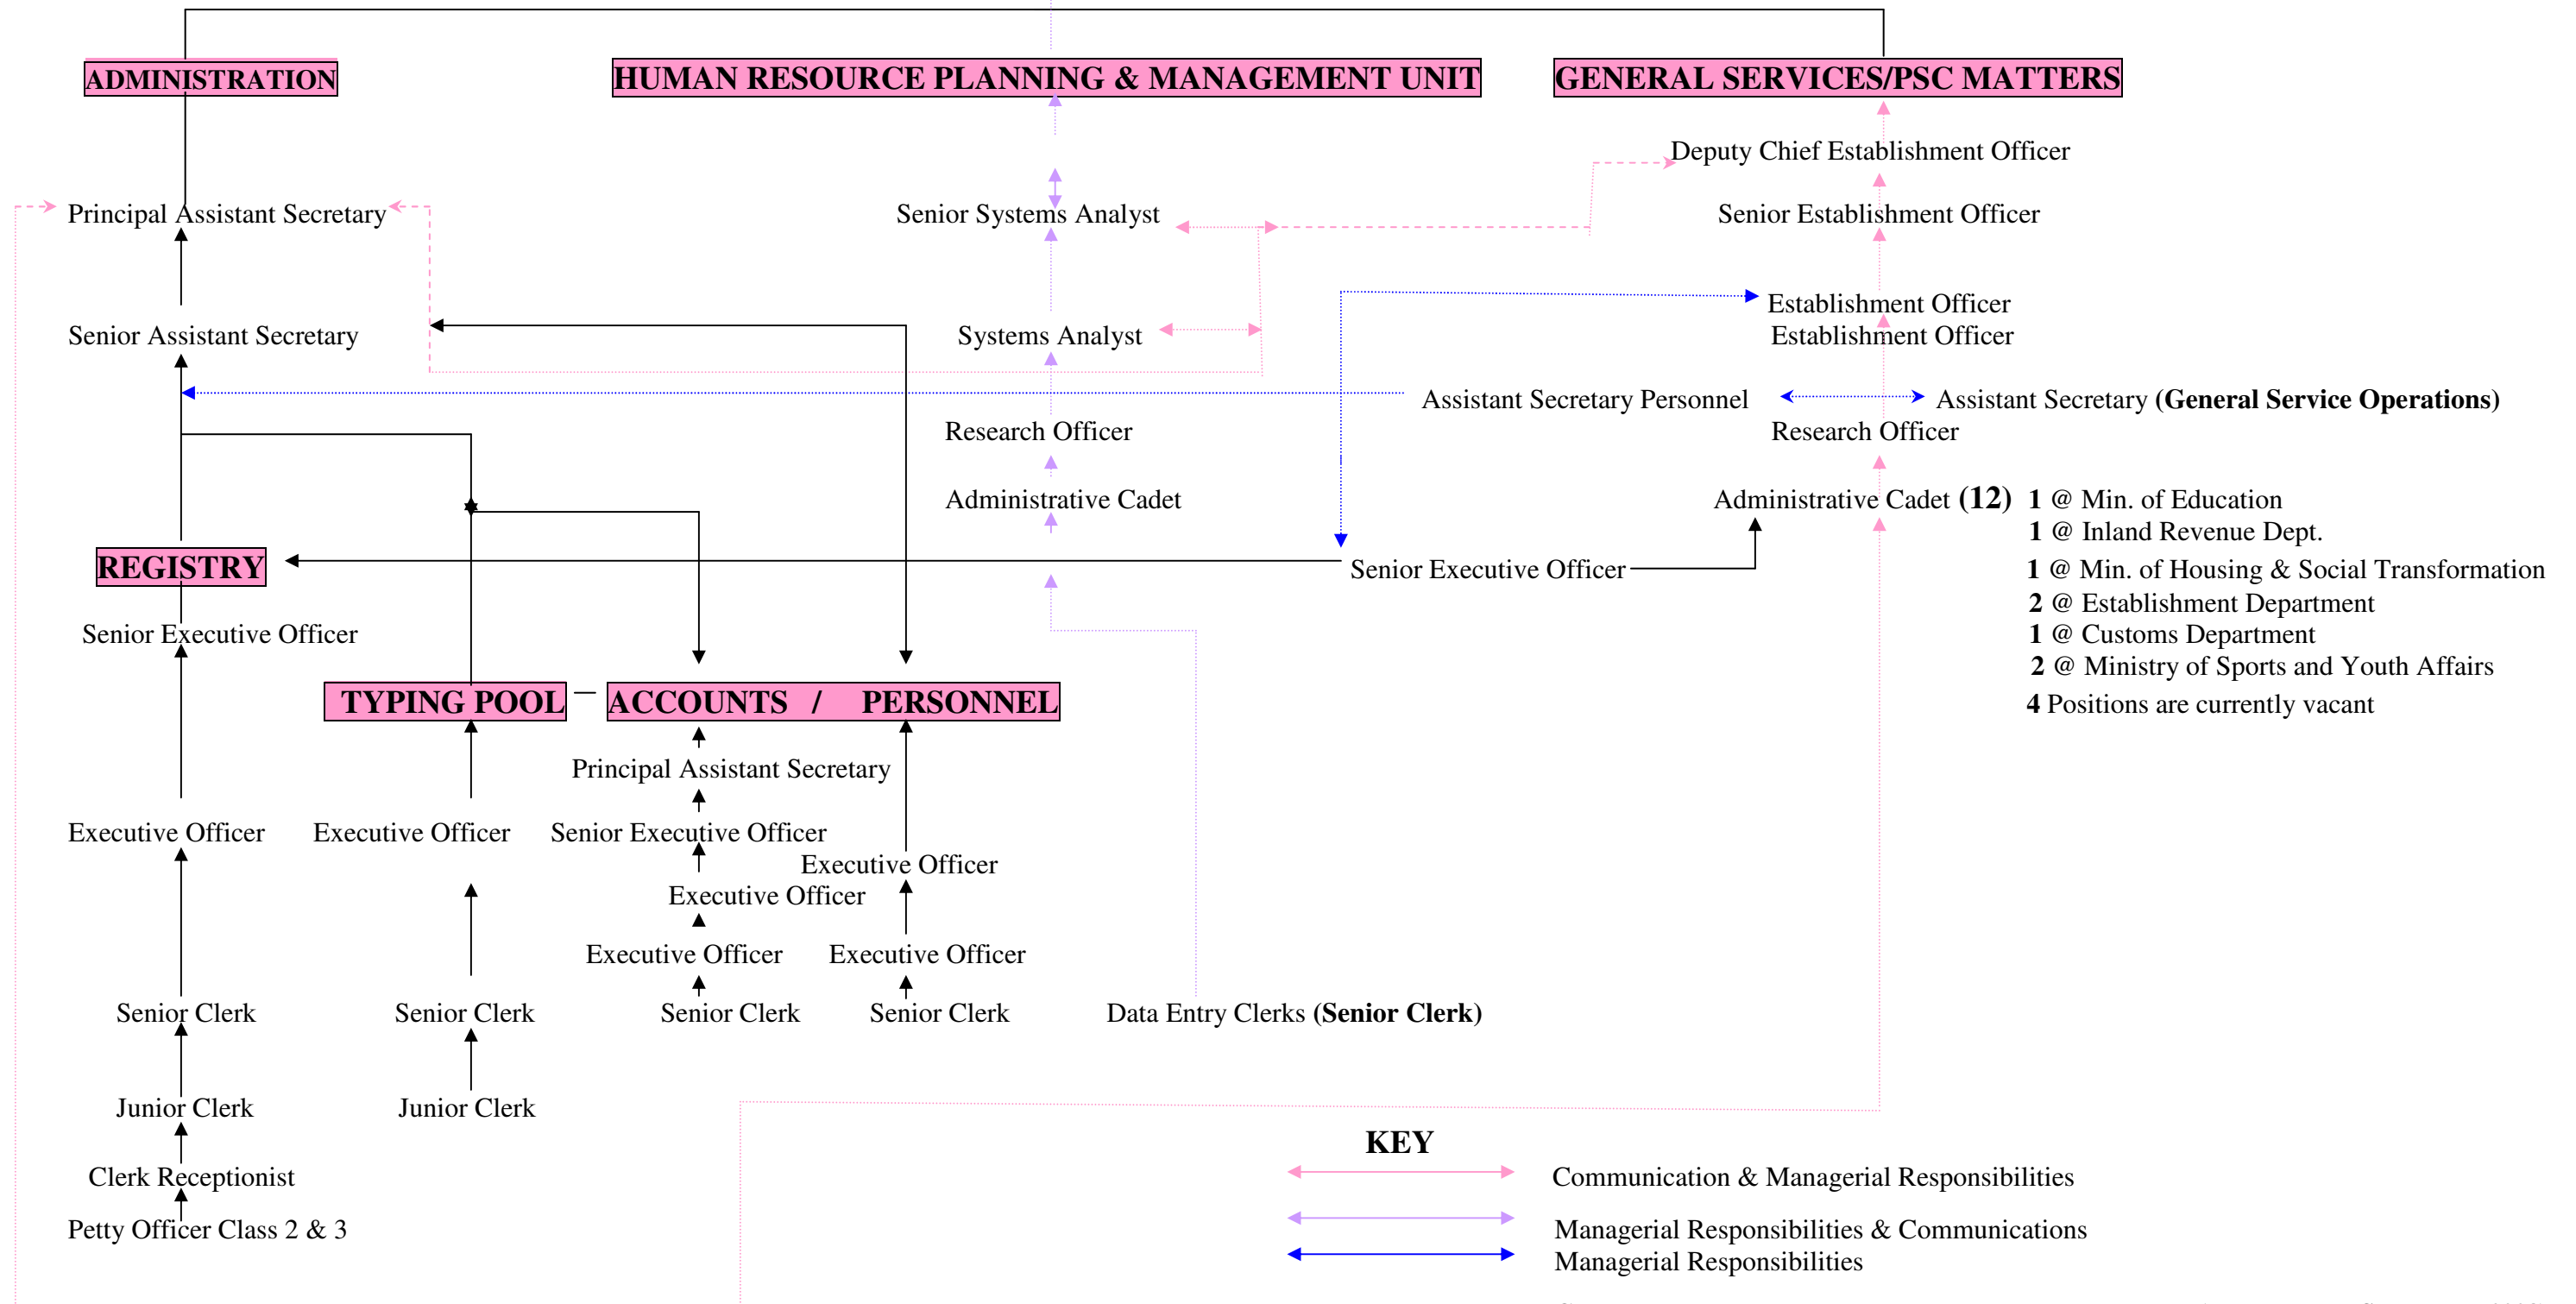

ESTABLISHMENT DEPARTMENT ORGANIZATION CHART

Chief Establishment Officer

Created by: Stacey C. Gregg

(Last Updated September, 2008)